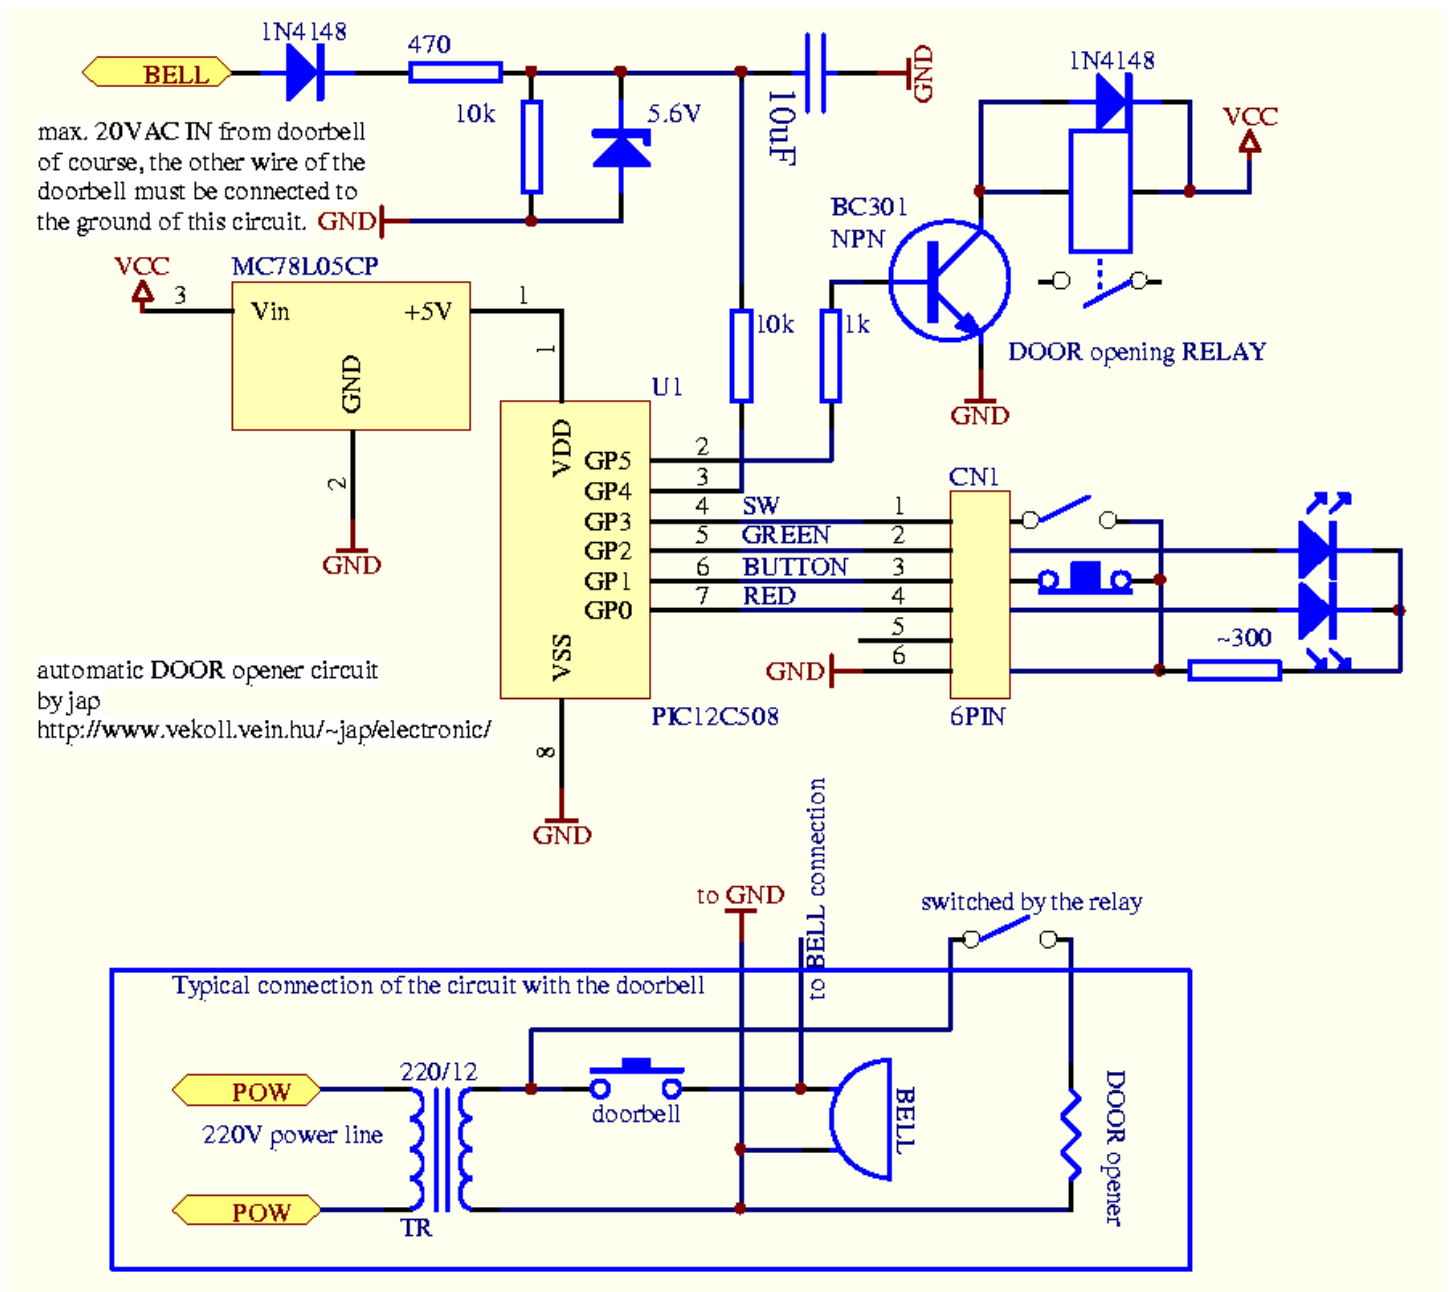

Buy Chamberlain Clicker Universal Wireless Keypad Garage Door Opener at Walmart.com

Stanley Compatible Gate and Garage Door Opener Parts and Accessories. We carry a full line of Stanley gate opener and garage door opener, parts and accessories.

Digi-code Wireless Garage Door Opener Keypad Model DC5200 - Garage Door Remote Controls - Amazon.com

Need a replacement remote control? Discounted prices on every garage door opener, StanleyOpeners remote control, TV remote control & multicode gate openers

Stanley Works has not made or sold garage door openers since 1997. If you have problems with your garage door opener that was made by Stanley prior to 1997, you will.

Technical Bulletins DASMA/IDA Garage Door Inspection Guide LOCMATIC Automatic Lock for Garage Door Openers FAQ Non Reversing Garage Door Openers: A Hazard Military.

A Stanley garage door keypad is wall-mounted, battery-operated device that allows you to open your home's garage door electronically without having to manually lift.

The NEW Craftsman 3/4 HP Garage Door Opener has 50% more power and is 25% faster than 1/2 HP